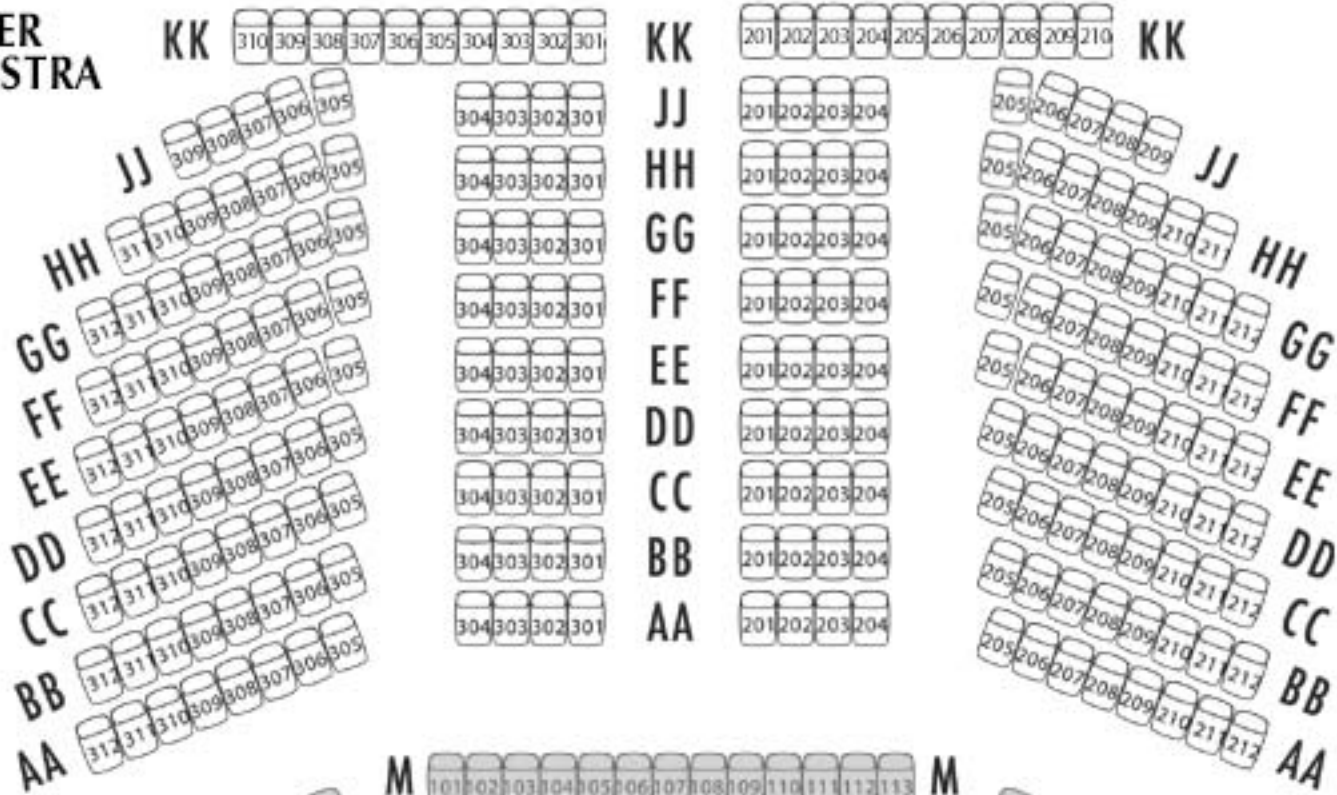

THEATRE BRENTWOOD

UPPER ORCHESTRA

LOWER ORCHESTRA

STAGE

Member Priority Seating Area

**Members may purchase seats in all sections of the Theatre and in all other price ranges, minimum \$22 ticket. All other sections are "best available" seating at the time of purchase.*