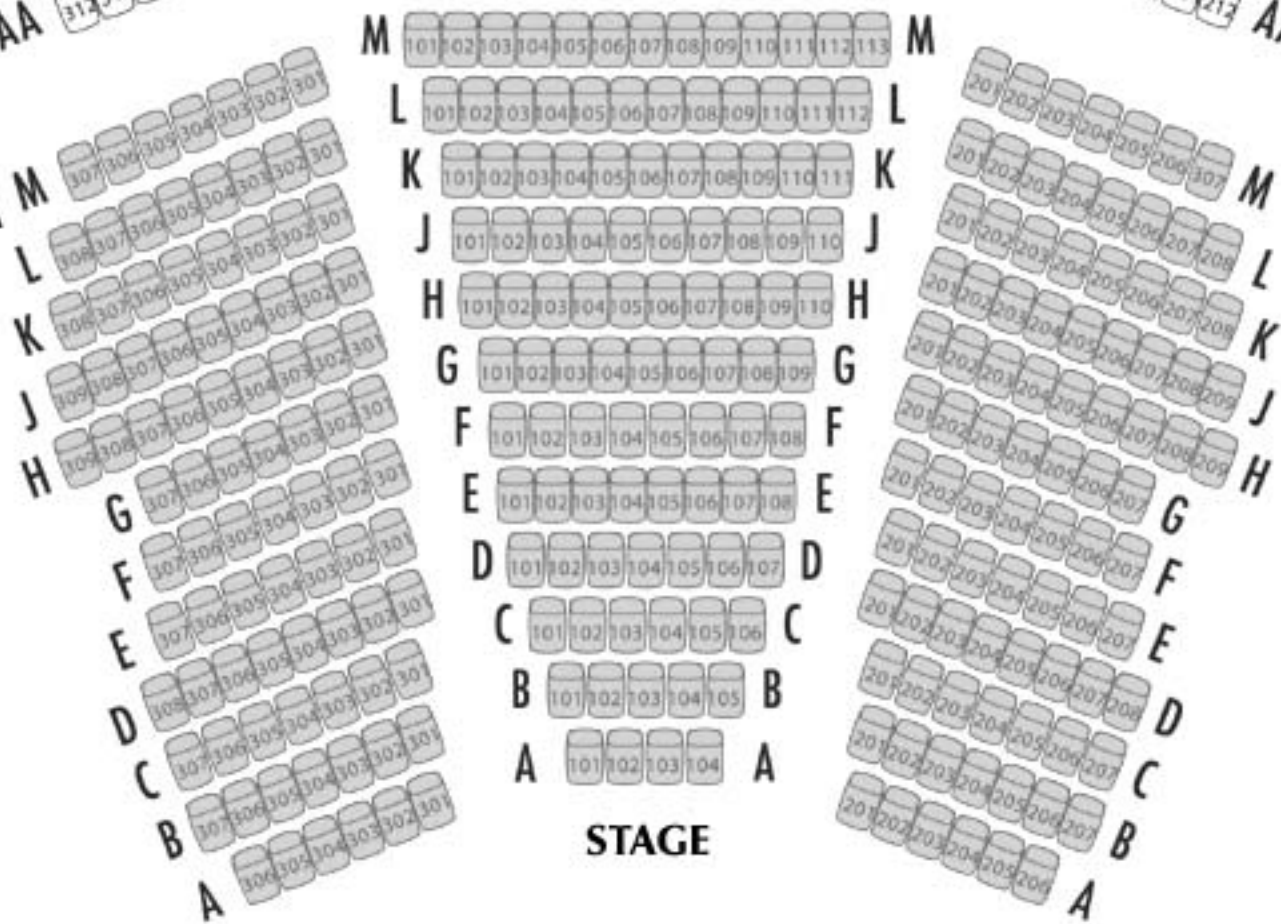

THEATRE BRENTWOOD

UPPER ORCHESTRA

LOWER ORCHESTRA

STAGE

Member Priority Seating Area

**Members may purchase seats in all sections of the Theatre and in all other price ranges, minimum \$22 ticket. All other sections are "best available" seating at the time of purchase.*